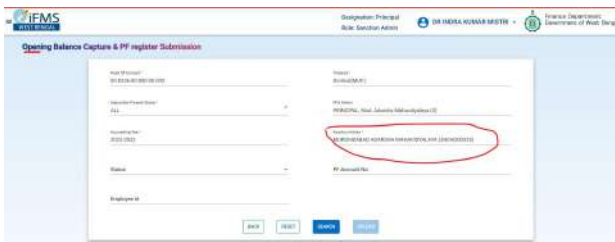

## Various Online Portal

*Indra Kumar Mishra*

Principal  
 Murshidabad Adarsha Mahavidyalaya  
 P.O.-Islampur, Dist.-Murshidabad  
 West Bengal